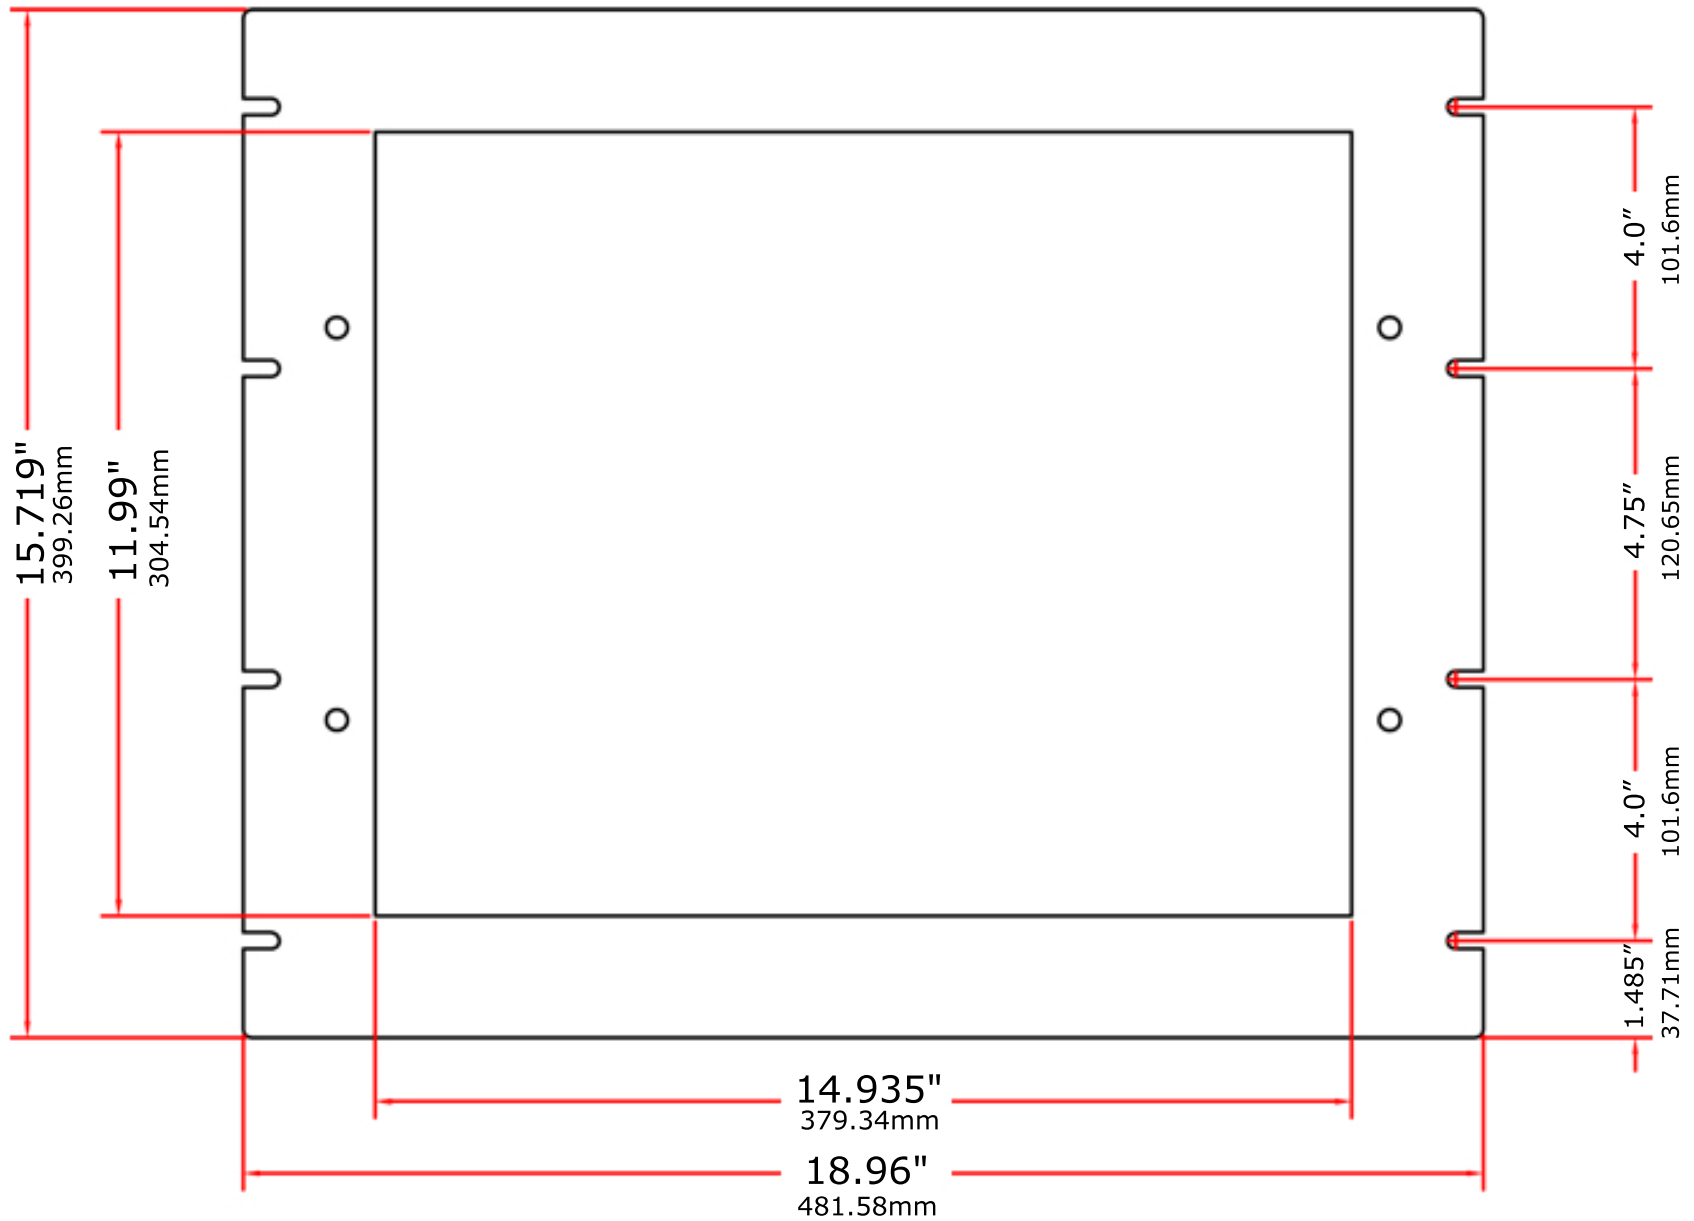

FRONT VIEW

Note: Max Depth = 3.0" / 76.2mm

Units: inch/mm
Not to scale

STEALTH

Models: SV-1900P-RM, *P2-RM, *P3-RM, *PL-RM,*LED-RM-HB, SV-1901-RM, SV-1905-RM
Drawing: DWG-5041 - SV-190xxx-RM
Revision: 08

www.stealth.com
1-888-783-2584